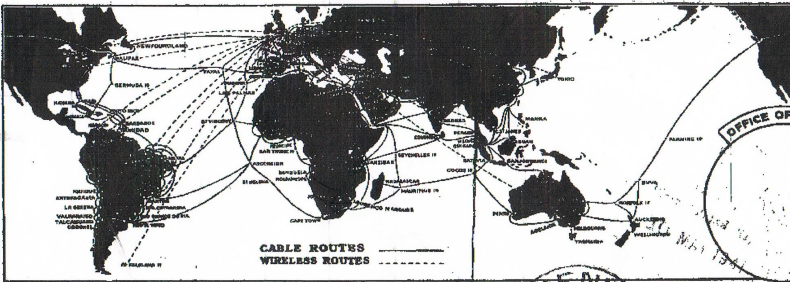

THE EASTERN EXTENSION AUSTRALASIA AND CHINA TELEGRAPH COMPANY, Limited.
(ASSOCIATED WITH CABLE AND WIRELESS LIMITED)
(INCORPORATED IN ENGLAND)

Circuit.	Client's Name.	Time Received.

SANS ORIGINE

NOL927 7 3

EPM MRS F I NALDER 5 LANDSDOWN STREET

GREENWICH N S W AUST -

SAFE AND WHOLE

DARLING'S LOVE - MOLLIE NALDER *

740

MARK YOUR REPLY *"Via Imperial"*

NO ENQUIRY RESPECTING THIS TELEGRAM CAN BE ATTENDED TO WITHOUT PRODUCTION OF THIS COPY.

*Sent after
evacuation from
Greece,
10 May 1941.*